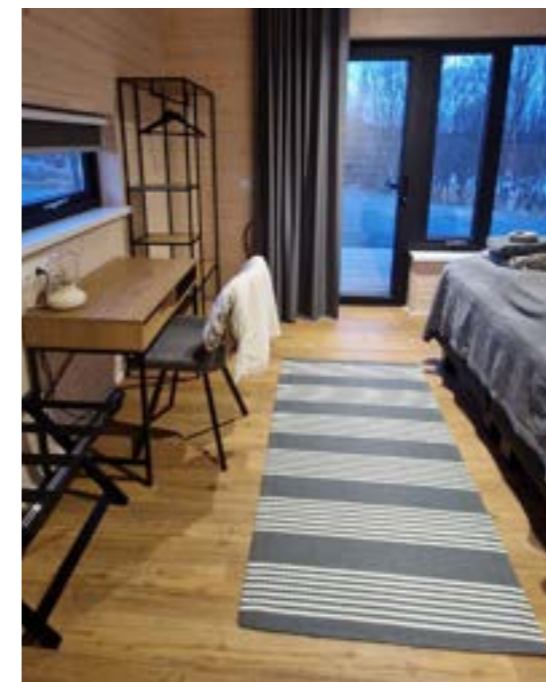

3.0

The newest building at the retreat features four guest bedrooms, each with a private bathroom (with a shower). These rooms are called Compassion, Forgiveness, Purpose and Truth.

Each guestroom has two single beds (or one double). These rooms are perfect for sharing, singles or couples.