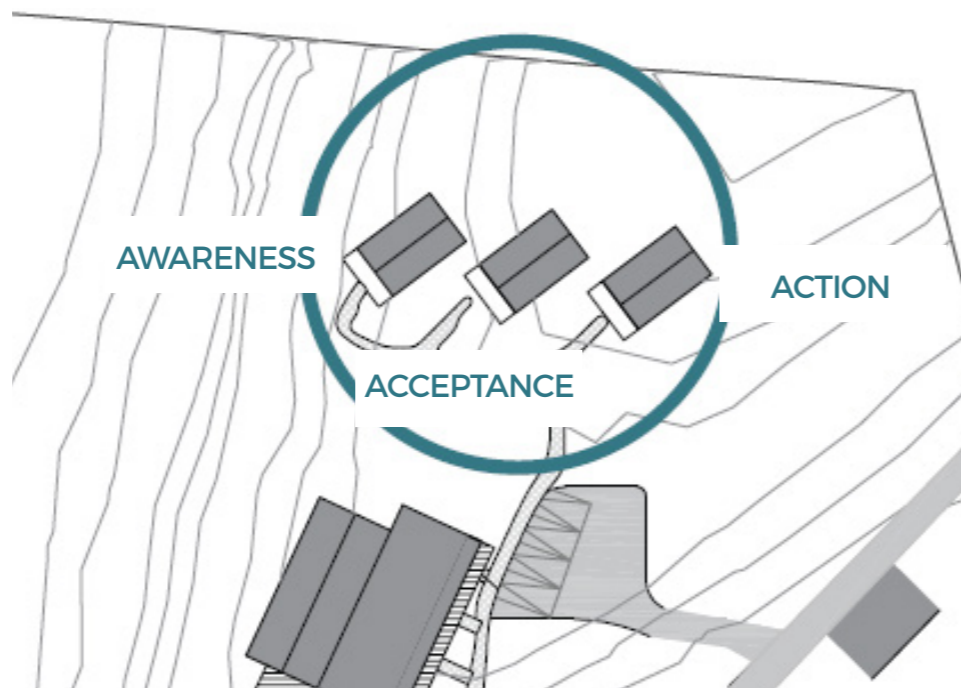

2.0

Eirð features three guest houses called Awareness, Acceptance and Action.

Each guest house has two single beds (or one double), and an ensuite bathroom complete with a spacious shower.

These rooms are perfect for sharing, singles or couples.