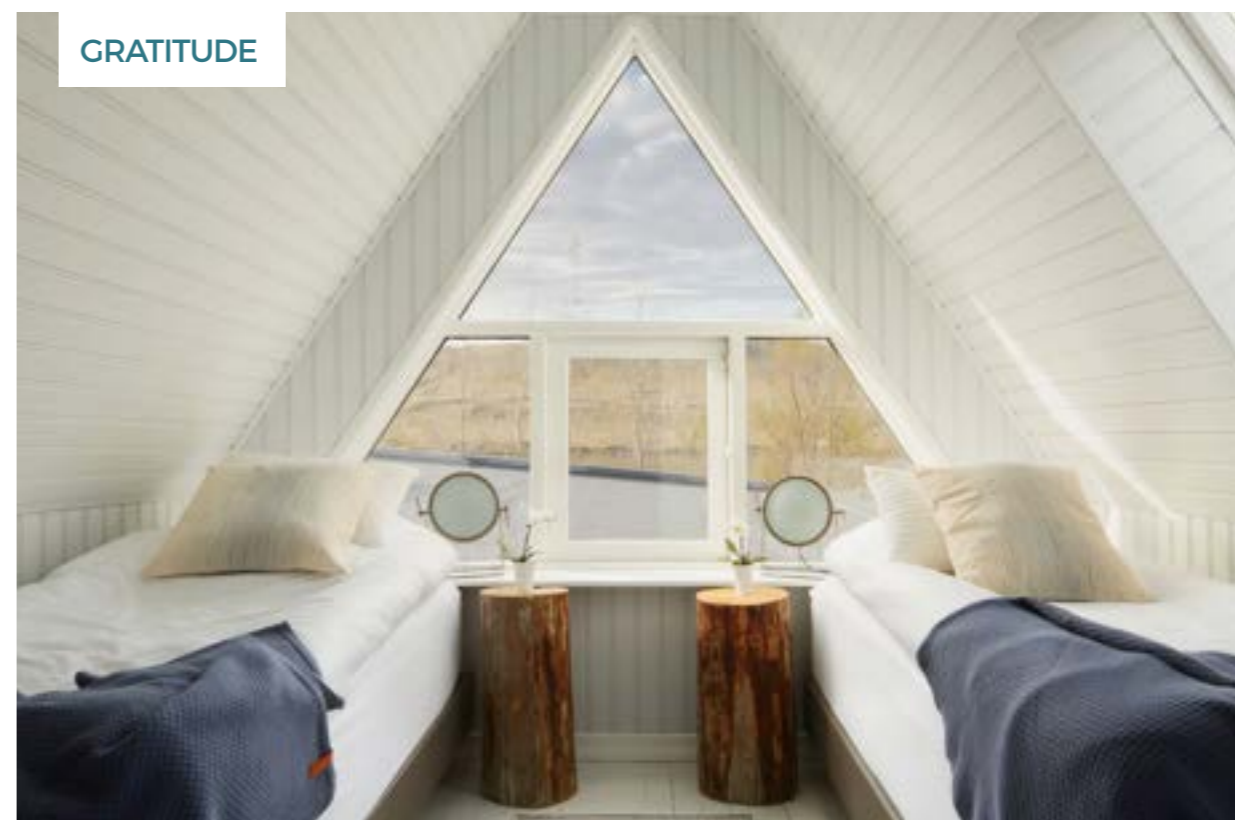

EIRD ICELAND

YOUR RETREAT ROOMS GUIDE

WWW.STRATEGICLEADERS.COM

CONTENTS

- 1.0** Main House 04
- 2.0** Guestrooms 06
- 3.0** Guest Houses 08

Eirð is the home of The Inner Compass Retreat. Find prices for our 2024 retreat included in this guide...

1.0 2ND FLOOR

On the second floor of the main house there are three bedrooms called Trust, Humility and Gratitude.

Guests in these bedrooms, use the two shared bathrooms (with showers on the ground floor).

These rooms are perfect for couples or two people that know each other. We do not recommend sharing these rooms if people don't know each other.

Rest in classic Scandinavian style

GUEST HOUSES

Single person in a Guest house €1930 / €2330
 Two people share a Guest house €1780 / €2180

3.0

The newest building at the retreat features four guest bedrooms, each with a private bathroom (with a shower). These rooms are called Compassion, Forgiveness, Purpose and Truth.

Each guestroom has two single beds (or one double). These rooms are perfect for sharing, singles or couples.