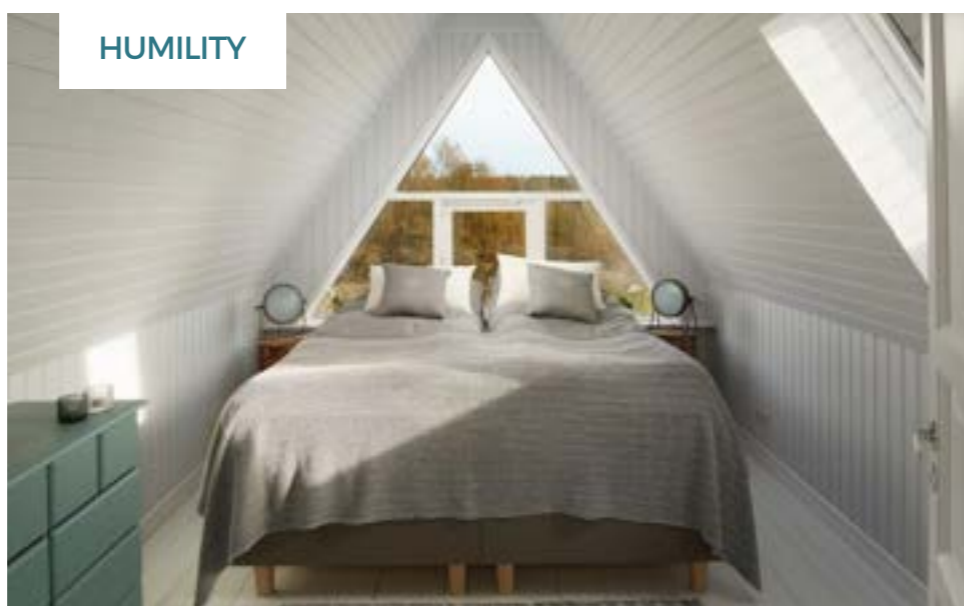

EIRD ICELAND

YOUR RETREAT ROOMS GUIDE

WWW.STRATEGICLEADERS.COM

CONTENTS

- 1.0** Main House 04
- 2.0** Guestrooms 06
- 3.0** Guest Houses 08

Eirð is the home of The Inner Compass Retreat. Find prices for our 2024 retreat included in this guide...

1.0 2ND FLOOR

On the second floor of the main house there are three bedrooms called Trust, Humility and Gratitude.

Guests in these bedrooms, use the two shared bathrooms (with showers on the ground floor).

These rooms are perfect for couples or two people that know each other. We do not recommend sharing these rooms if people don't know each other.

Rest in classic Scandinavian style

GUEST HOUSES

Single person in a Guest house €1930 / €2330
 Two people share a Guest house €1780 / €2180

3.0

The newest building at the retreat features four guest bedrooms, each with a private bathroom (with a shower). These rooms are called Compassion, Forgiveness, Purpose and Truth.

Each guestroom has two single beds (or one double). These rooms are perfect for sharing, singles or couples.