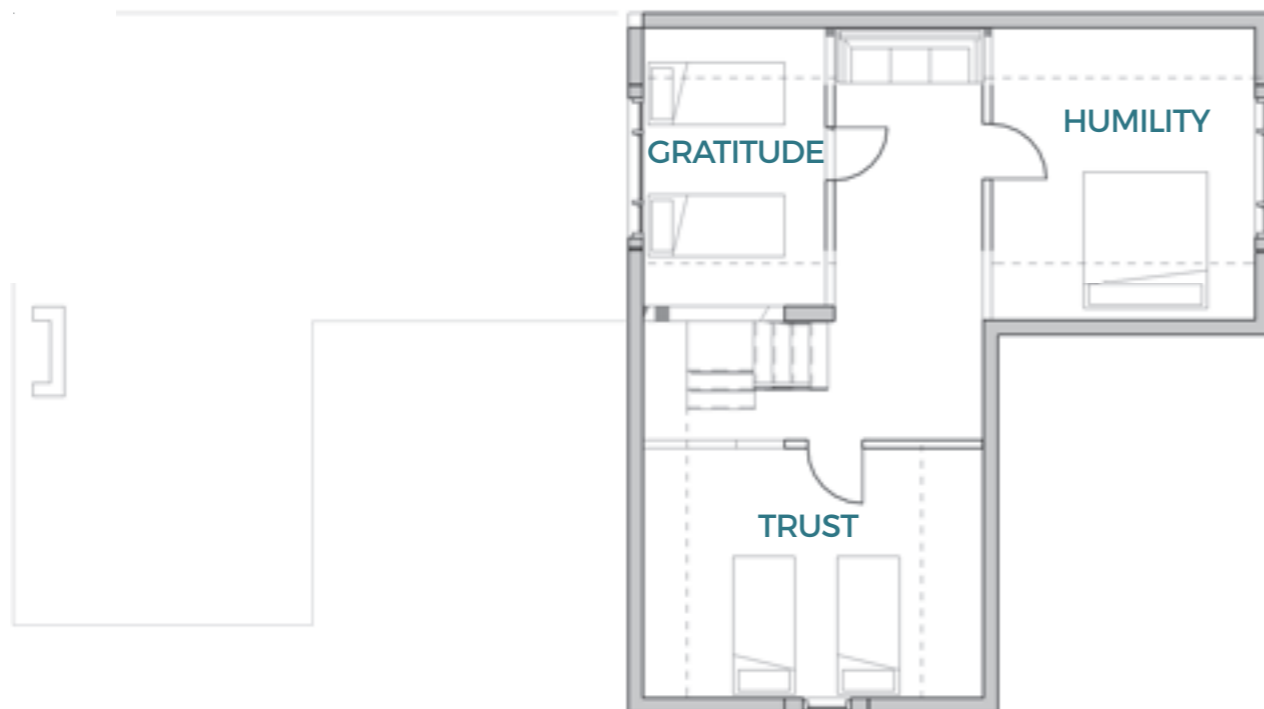

EIRD ICELAND

YOUR RETREAT ROOMS GUIDE

WWW.STRATEGICLEADERS.COM

CONTENTS

- 1.0** Main House 04
- 2.0** Guestrooms 06
- 3.0** Guest Houses 08

Eirð is the home of The Inner Compass Retreat. Find prices for our 2024 retreat included in this guide...

1.0 2ND FLOOR

On the second floor of the main house there are three bedrooms called Trust, Humility and Gratitude.

Guests in these bedrooms, use the two shared bathrooms (with showers on the ground floor).

3.0

The newest building at the retreat features four guest bedrooms, each with a private bathroom (with a shower). These rooms are called Compassion, Forgiveness, Purpose and Truth.

Each guestroom has two single beds (or one double). These rooms are perfect for sharing, singles or couples.