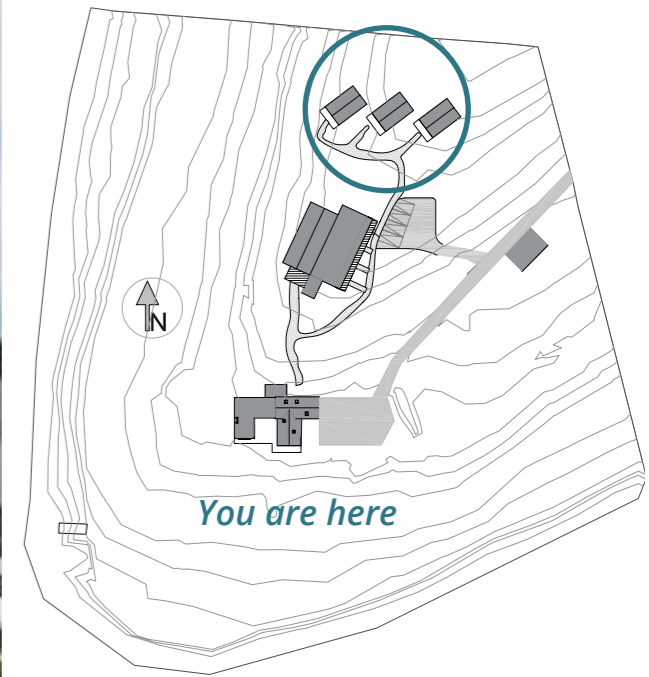

2.0

Eirð features three guest houses called Awareness, Acceptance and Action.

Each guest house has two single beds (or one double), and an ensuite bathroom complete with a spacious shower.

These rooms are perfect for sharing, singles or couples.