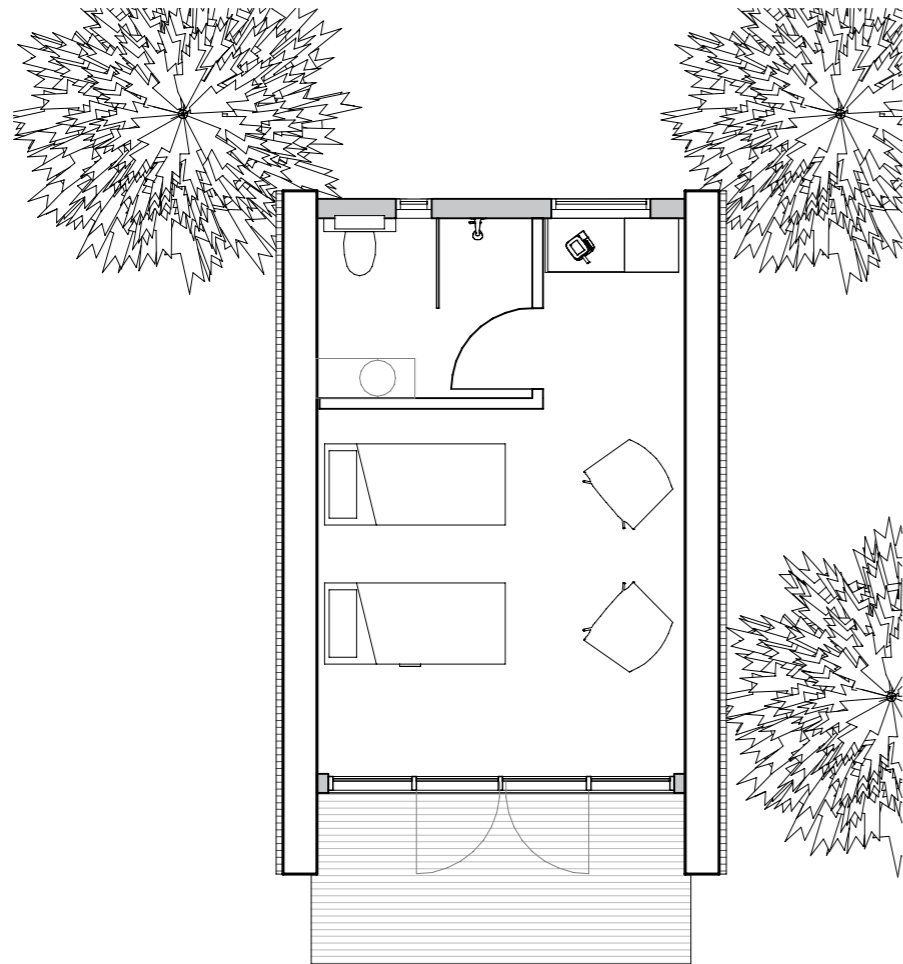

1.0 2ND FLOOR

On the second floor of the main house there are three bedrooms called Trust, Humility and Gratitude.

Guests in these bedrooms, use the two shared bathrooms (with showers on the ground floor).

These rooms are perfect for couples or two people that know each other. We do not recommend sharing these rooms if people don't know each other.

Rest in classic Scandinavian style

GUEST HOUSES

Single person in a Guest house €1930 / €2330
 Two people share a Guest house €1780 / €2180

Early bird prices are marked in green. Available until 6th May 2024. After that, regular prices

2.0

Eirð features three guest houses called Awareness, Acceptance and Action.

Each guest house has two single beds (or one double), and an ensuite bathroom complete with a spacious shower.

3.0

The newest building at the retreat features four guest bedrooms, each with a private bathroom (with a shower). These rooms are called Compassion, Forgiveness, Purpose and Truth.

Each guestroom has two single beds (or one double). These rooms are perfect for sharing, singles or couples.