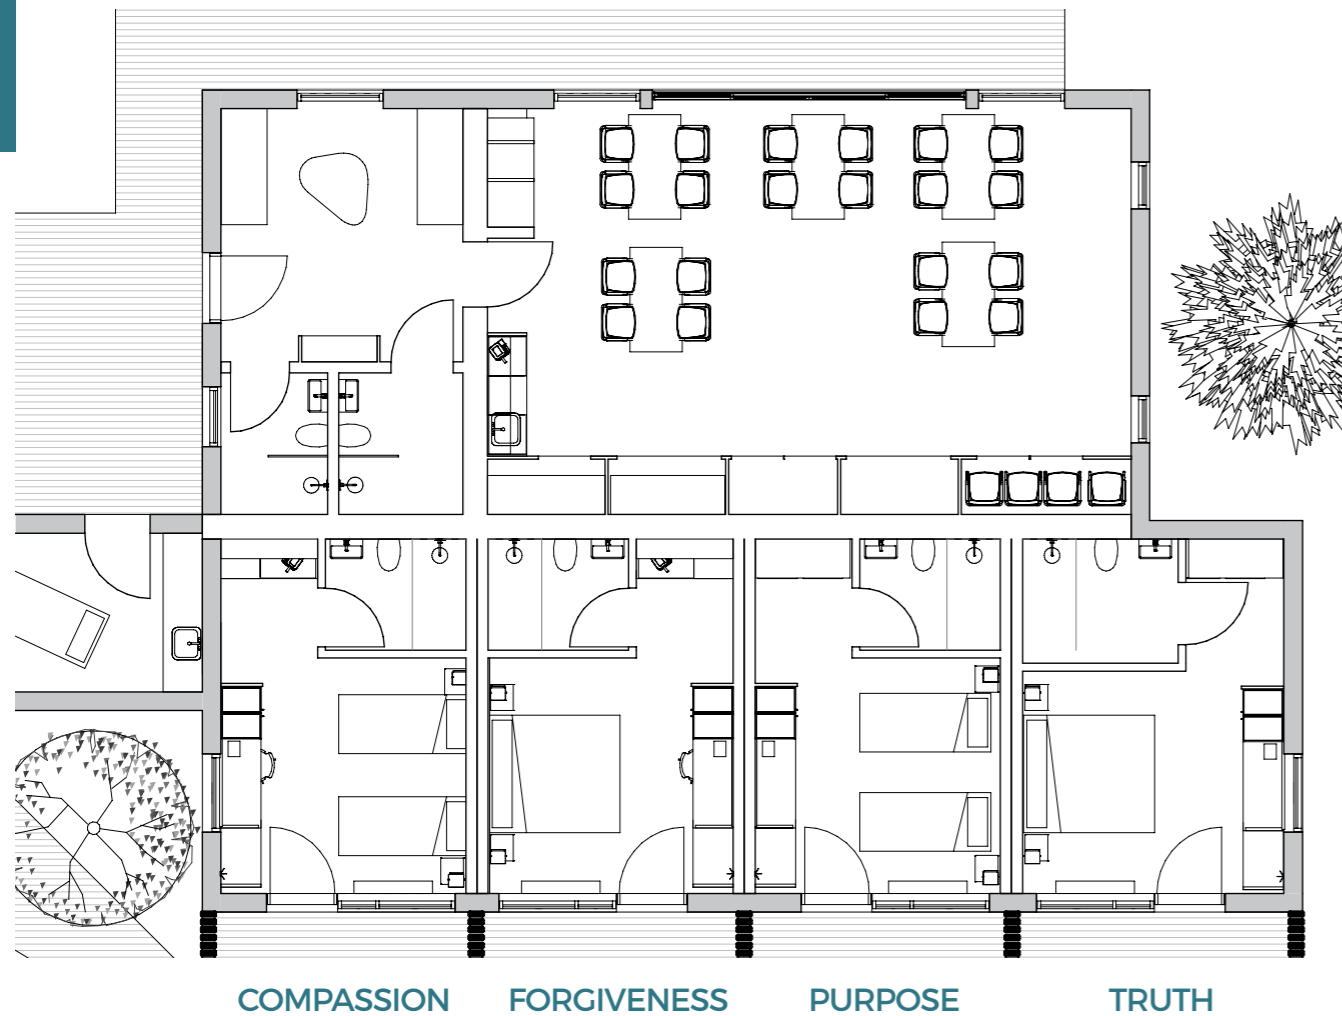

1.0 2ND FLOOR

On the second floor of the main house there are three bedrooms called Trust, Humility and Gratitude.

Guests in these bedrooms, use the two shared bathrooms (with showers on the ground floor).

Early bird prices are marked in green. Available until 6th May 2024. After that, regular prices

2.0

Eirð features three guest houses called Awareness, Acceptance and Action.

Each guest house has two single beds (or one double), and an ensuite bathroom complete with a spacious shower.

3.0

The newest building at the retreat features four guest bedrooms, each with a private bathroom (with a shower). These rooms are called Compassion, Forgiveness, Purpose and Truth.

Each guestroom has two single beds (or one double). These rooms are perfect for sharing, singles or couples.